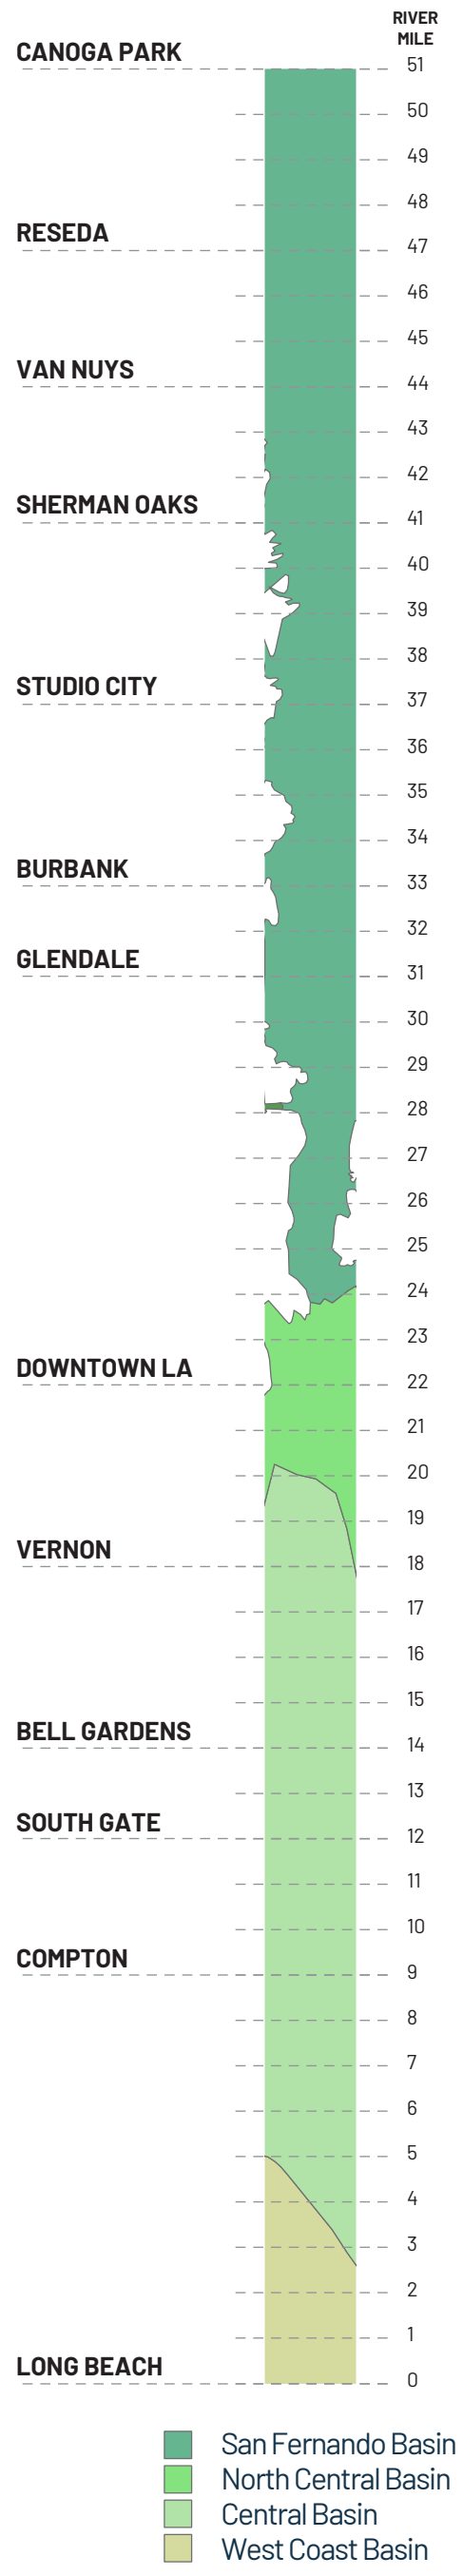

Water Supply

Source: LACDPW GIS Data Portal; Geosyntec, 2018.