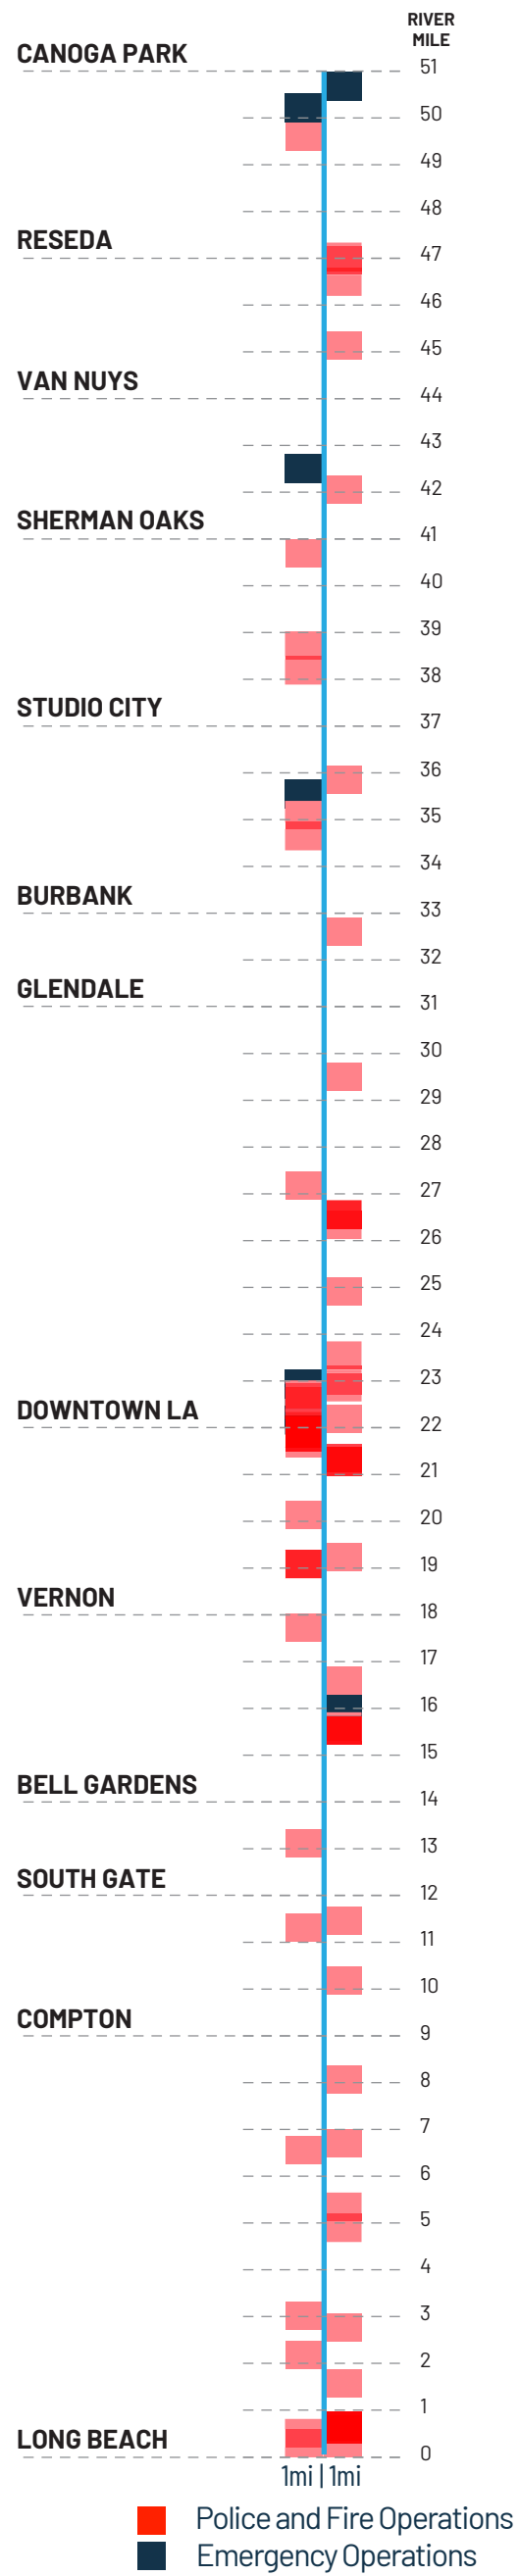

Police, Fire, and Emergency Operations

Source: Los Angeles county GIS Data Portal, Locations/Points of interest (LMS Data), 2016.