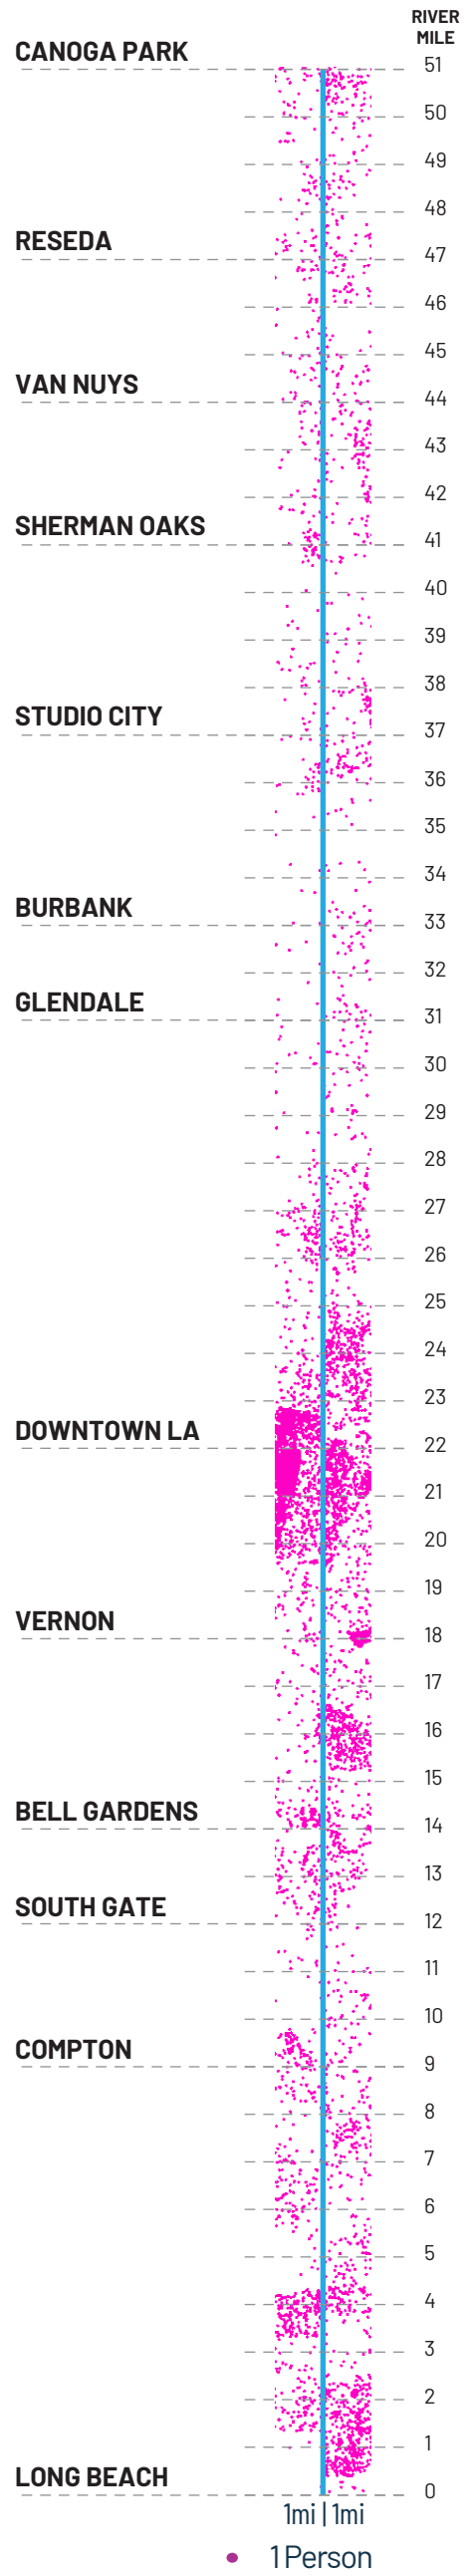

People Experiencing Homelessness

Source: Los Angeles Homeless Services Authority, "2020 Homeless County Data By Census Tract" (2020); City of Glendale, "2020 Homelessness Count Report" (2020), City of Long Beach, "2020 Long Beach Point-In-Time Count Statistic Summary" (2020); City of Pasadena, "2020 Homeless Count" (2020)