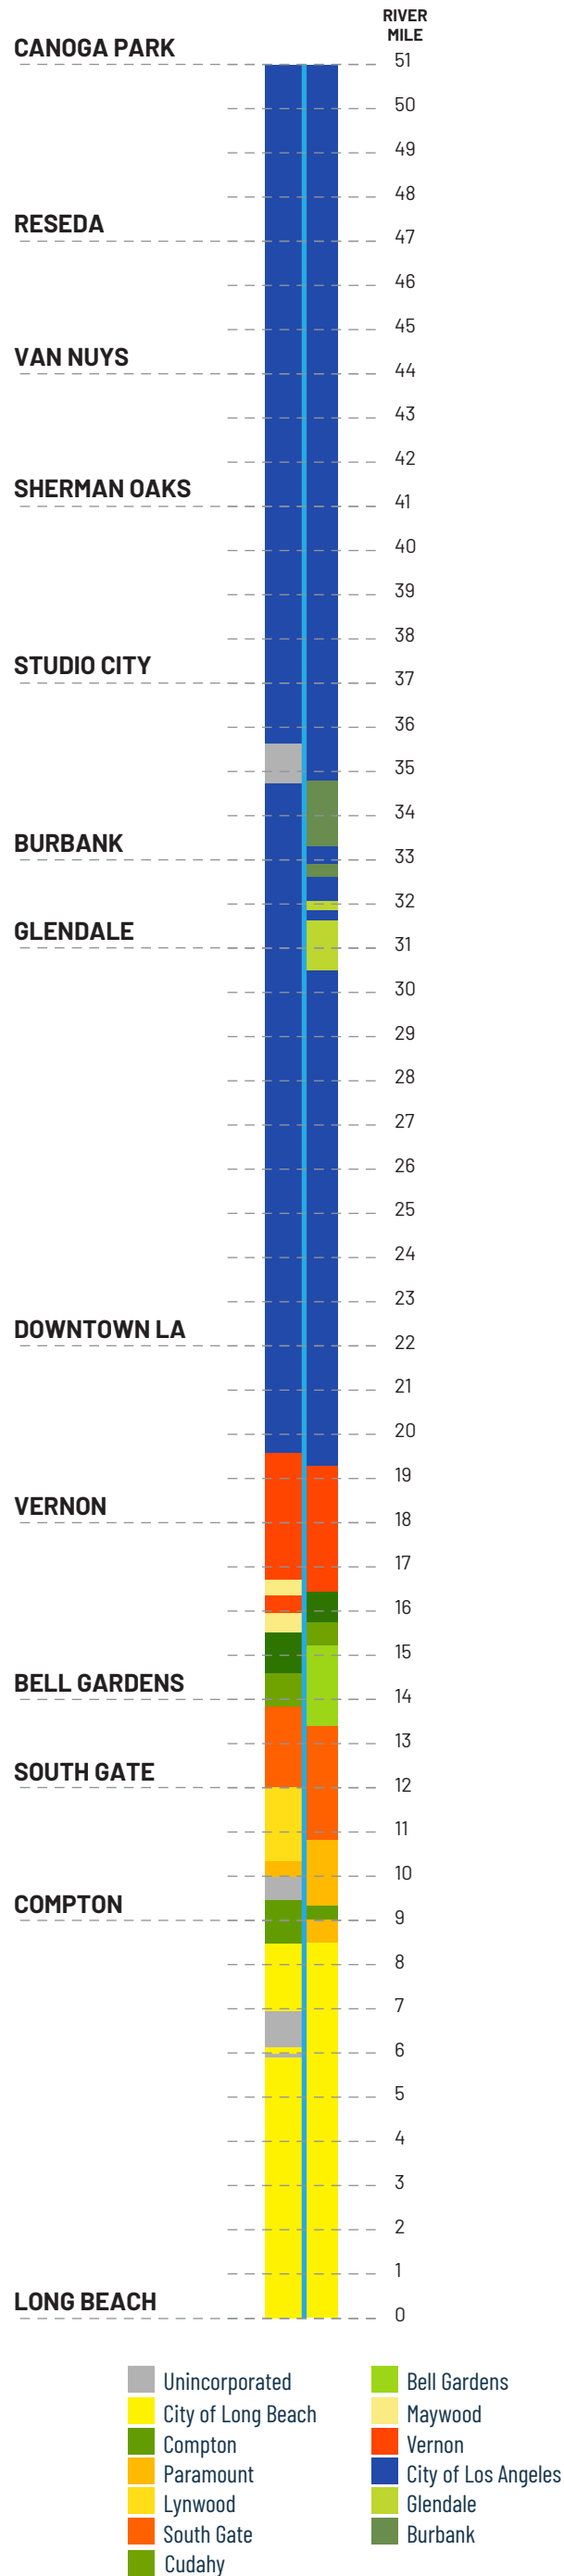

Municipal

Source: Municipalities, Los Angeles County GIS Data Portal, City Boundaries and Annexations, 2016 & LA City Communities and Planning Areas, 2014.