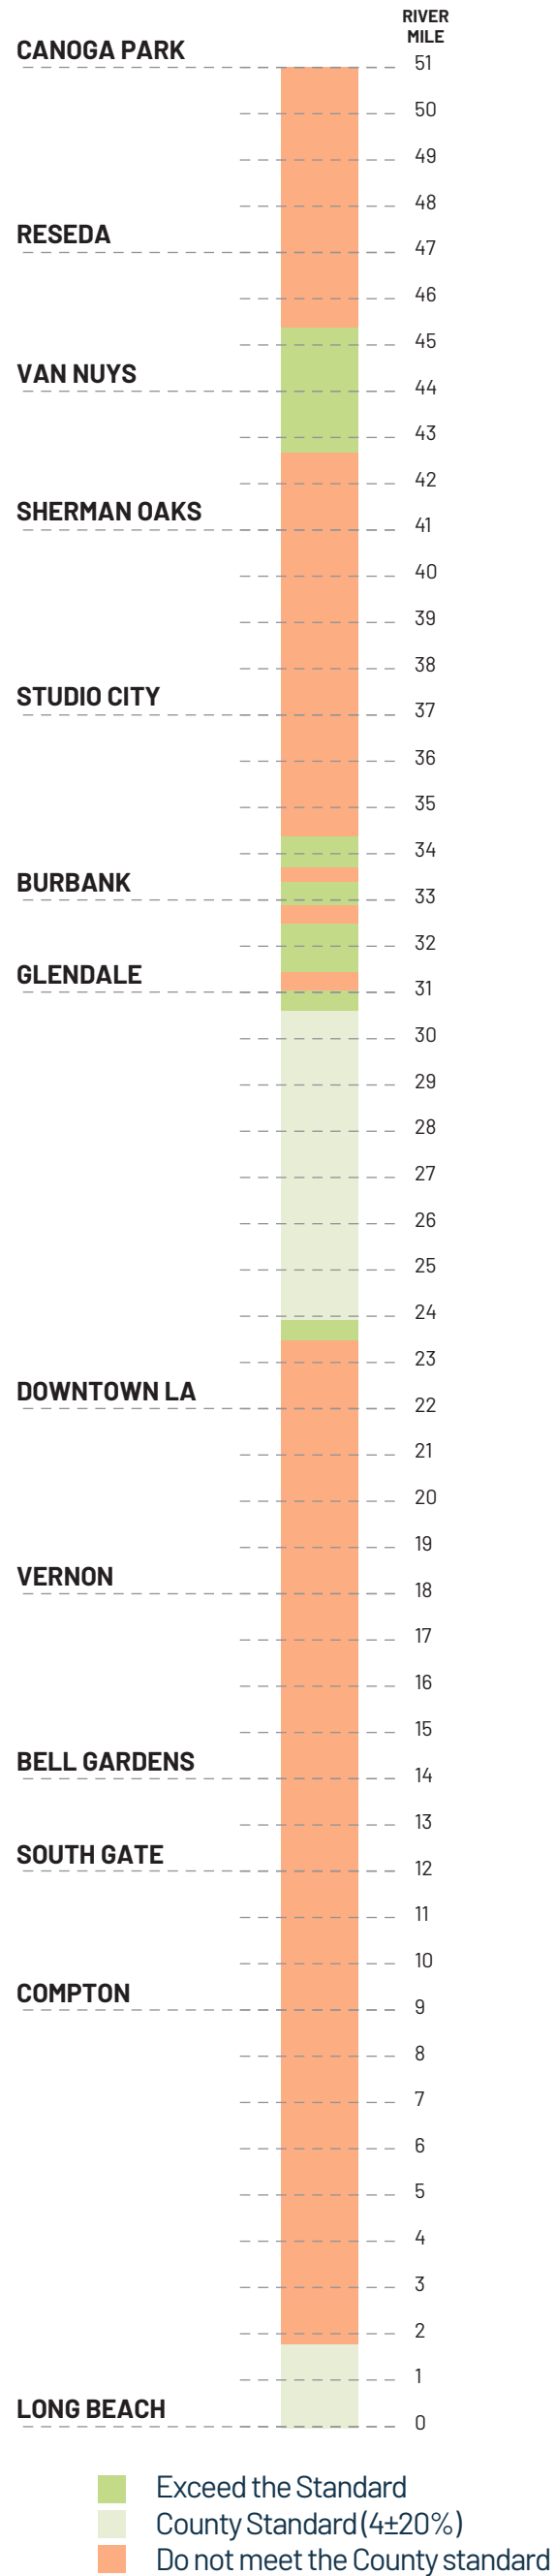

# County Park Standards

Source: LA County Department of Parks and Recreation Countywide Parks and Open Space, 2016; LA County Department of Regional Planning General Plan 2035 Parks and Recreation Element, 2015.