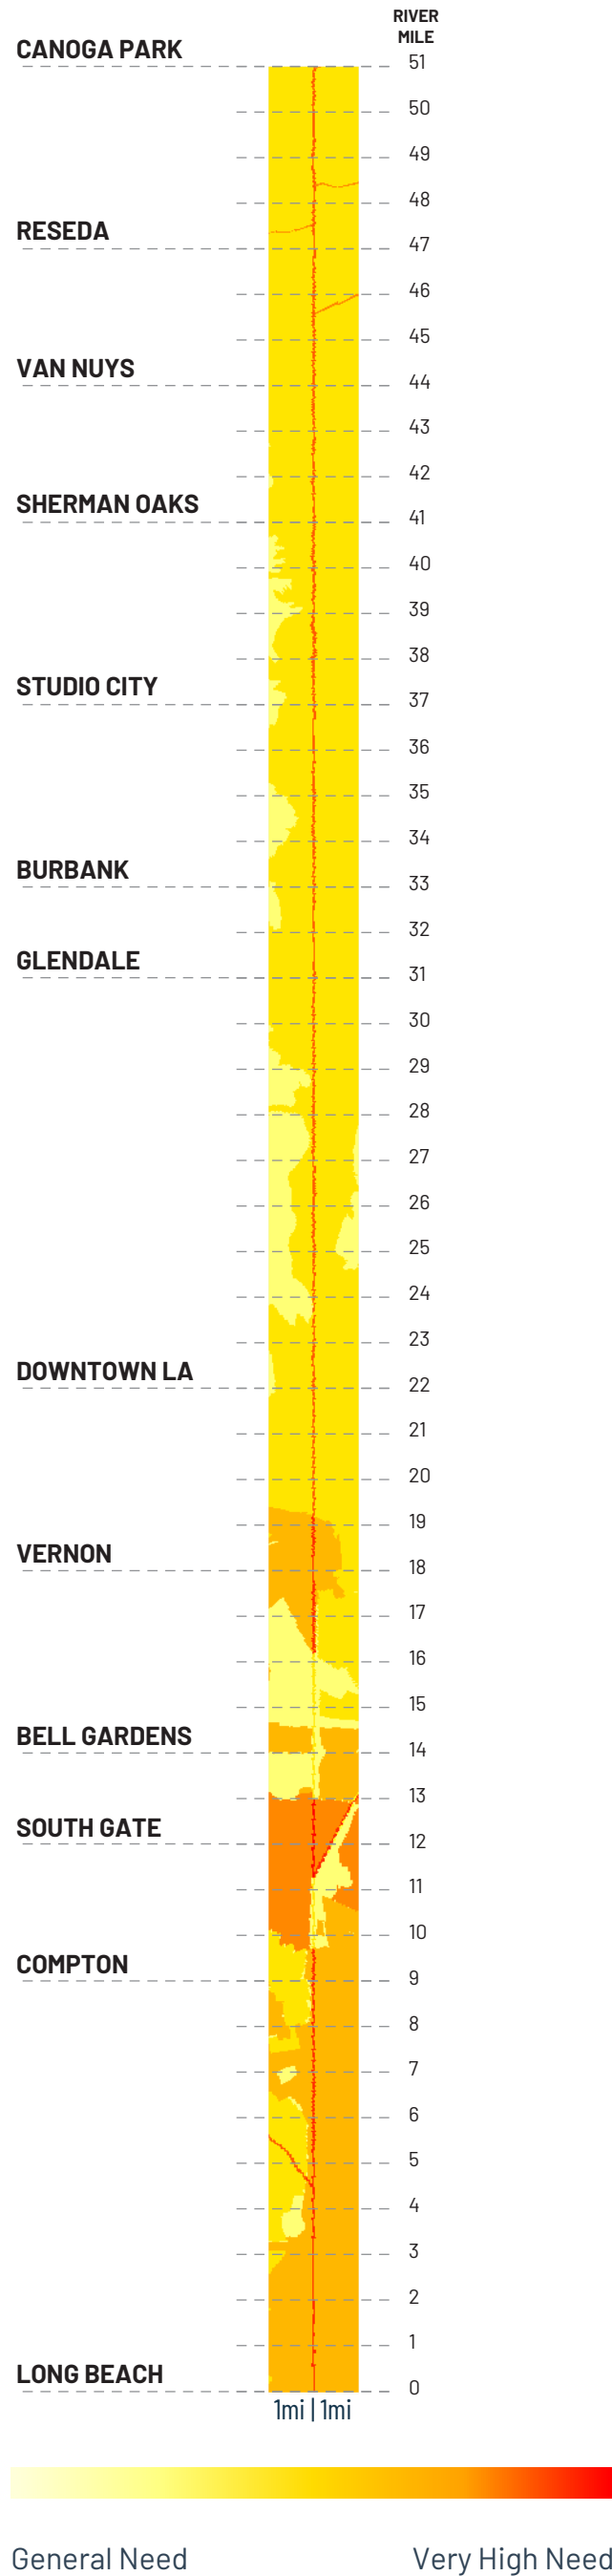

LA River Water Supply Need

Source: OLIN, 2021.