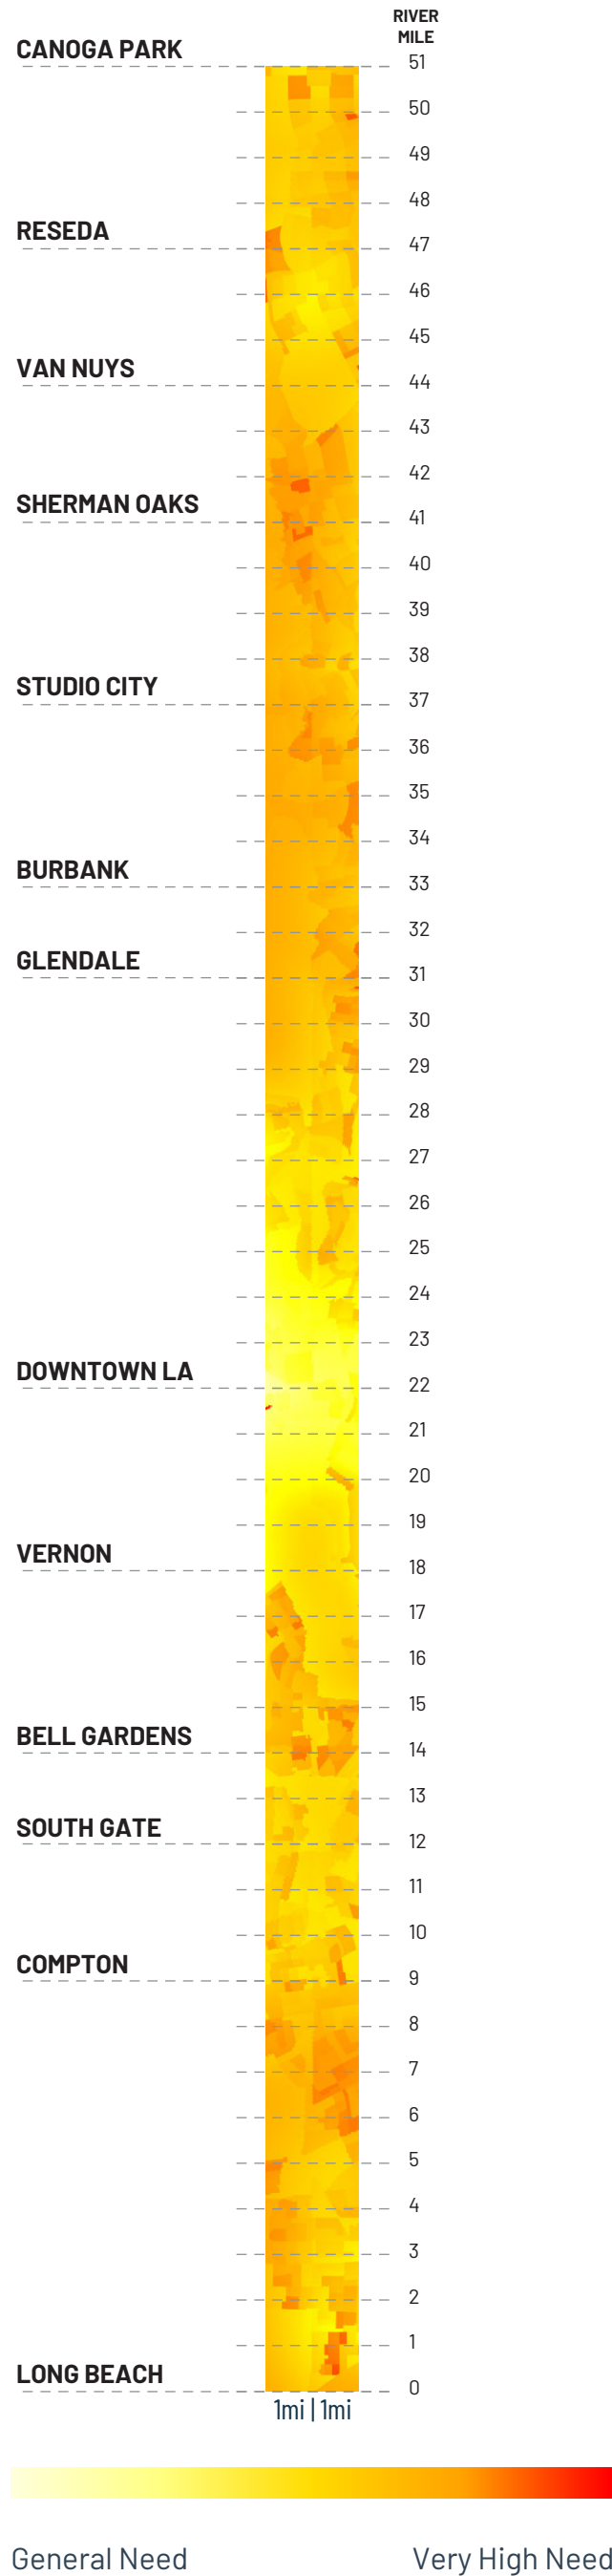

# LA River Engagement & Education Need

Source: OLIN, 2021.