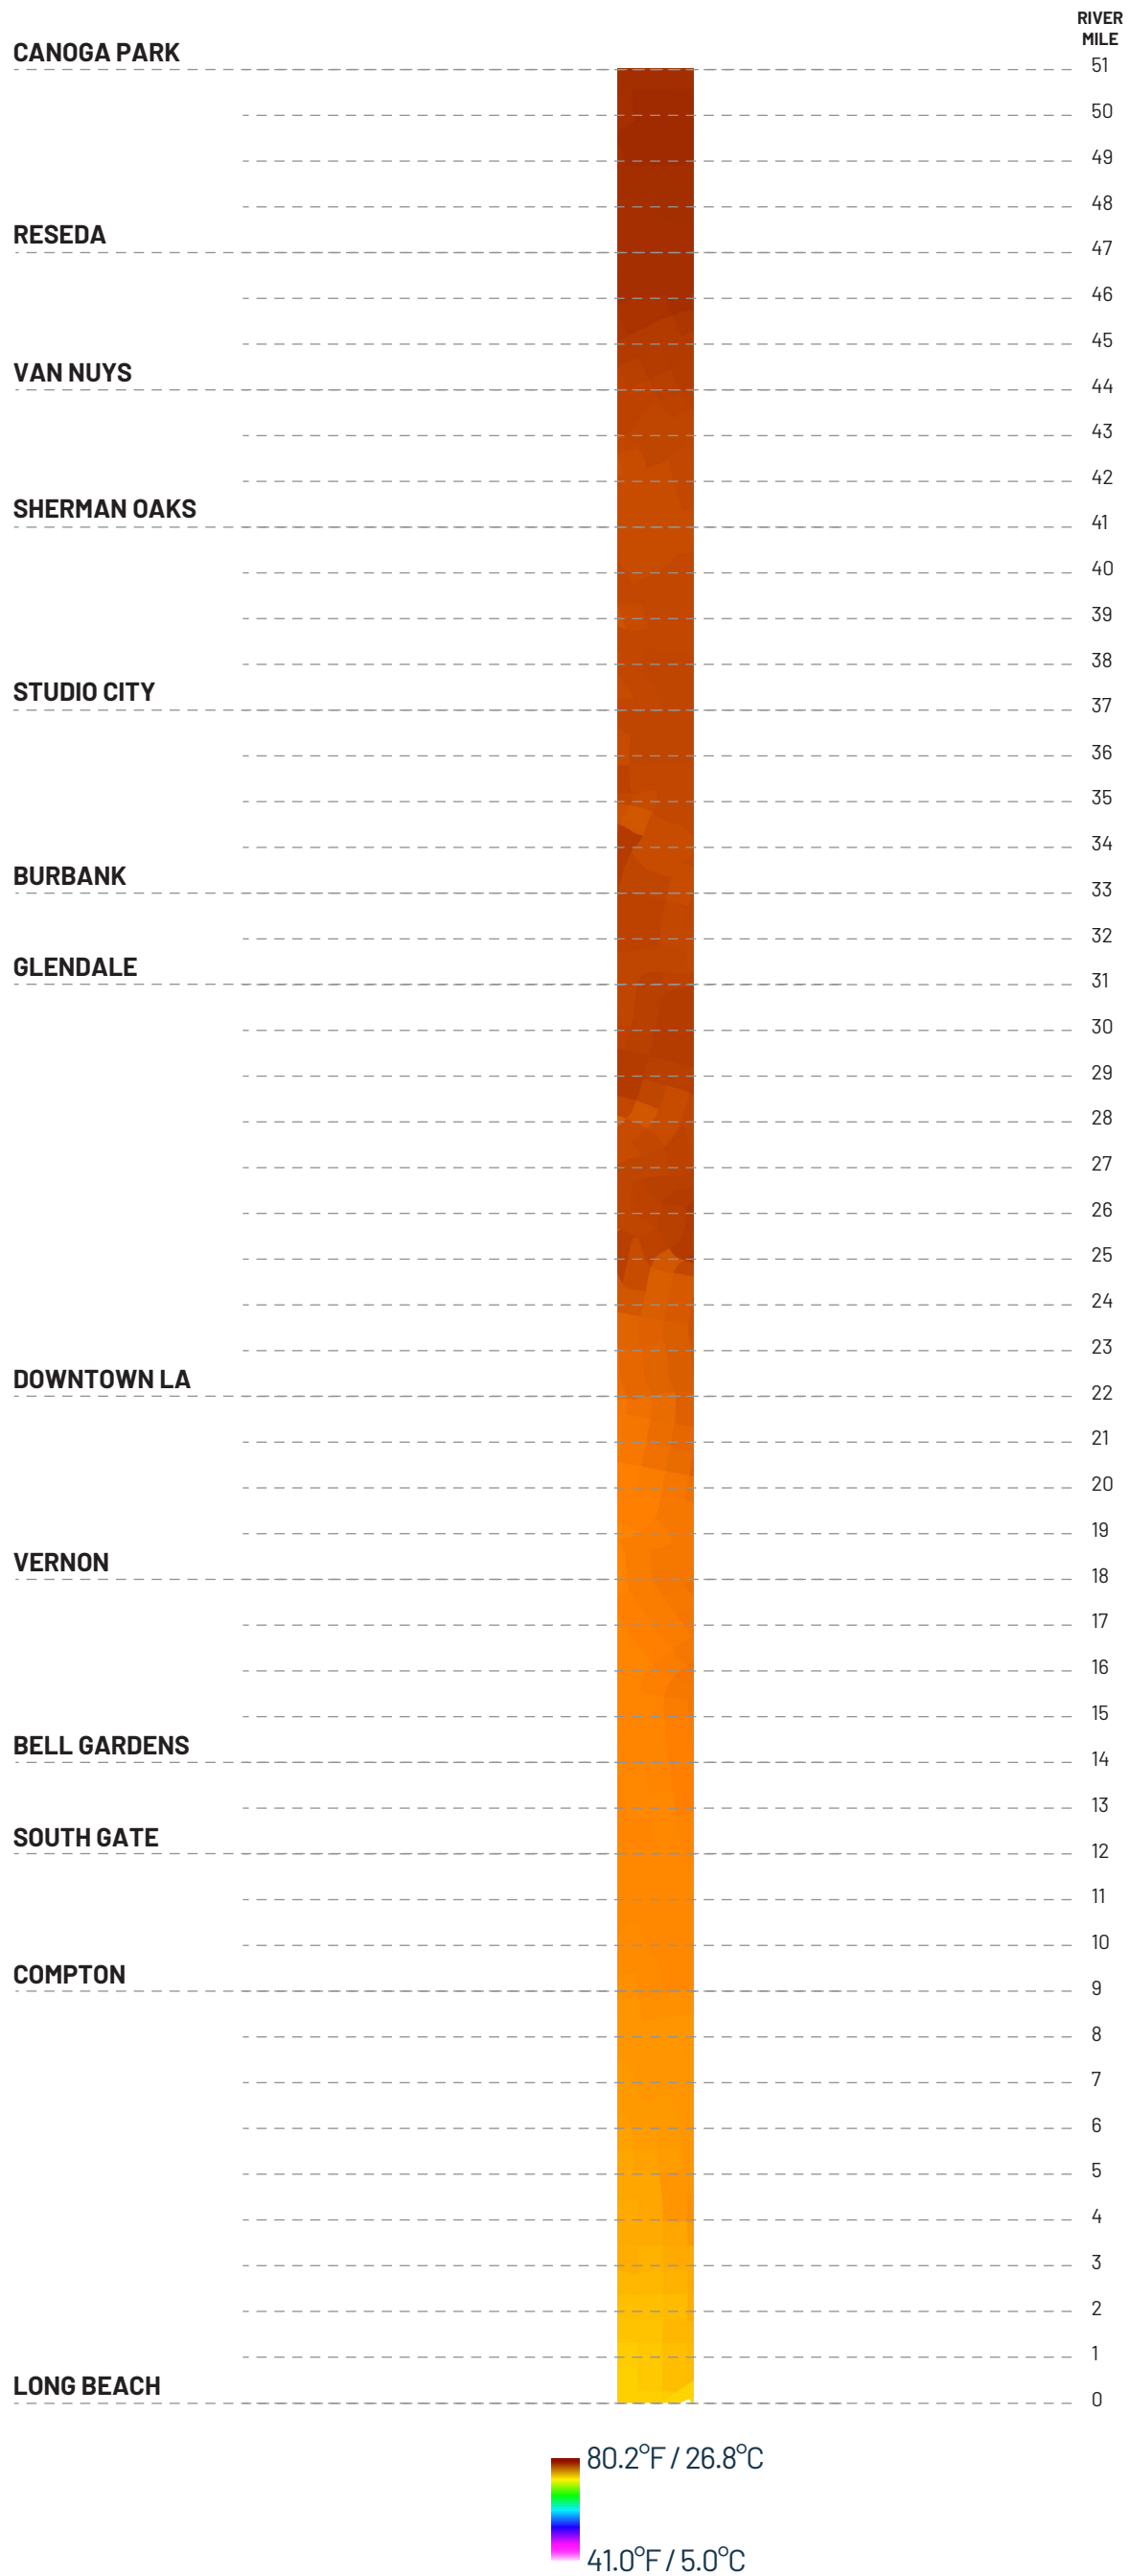

Maximum Temperature

Source: Maximum Temperature, PRISM Climate Group, <http://prism.oregonstate.edu/normals/>, 2015.