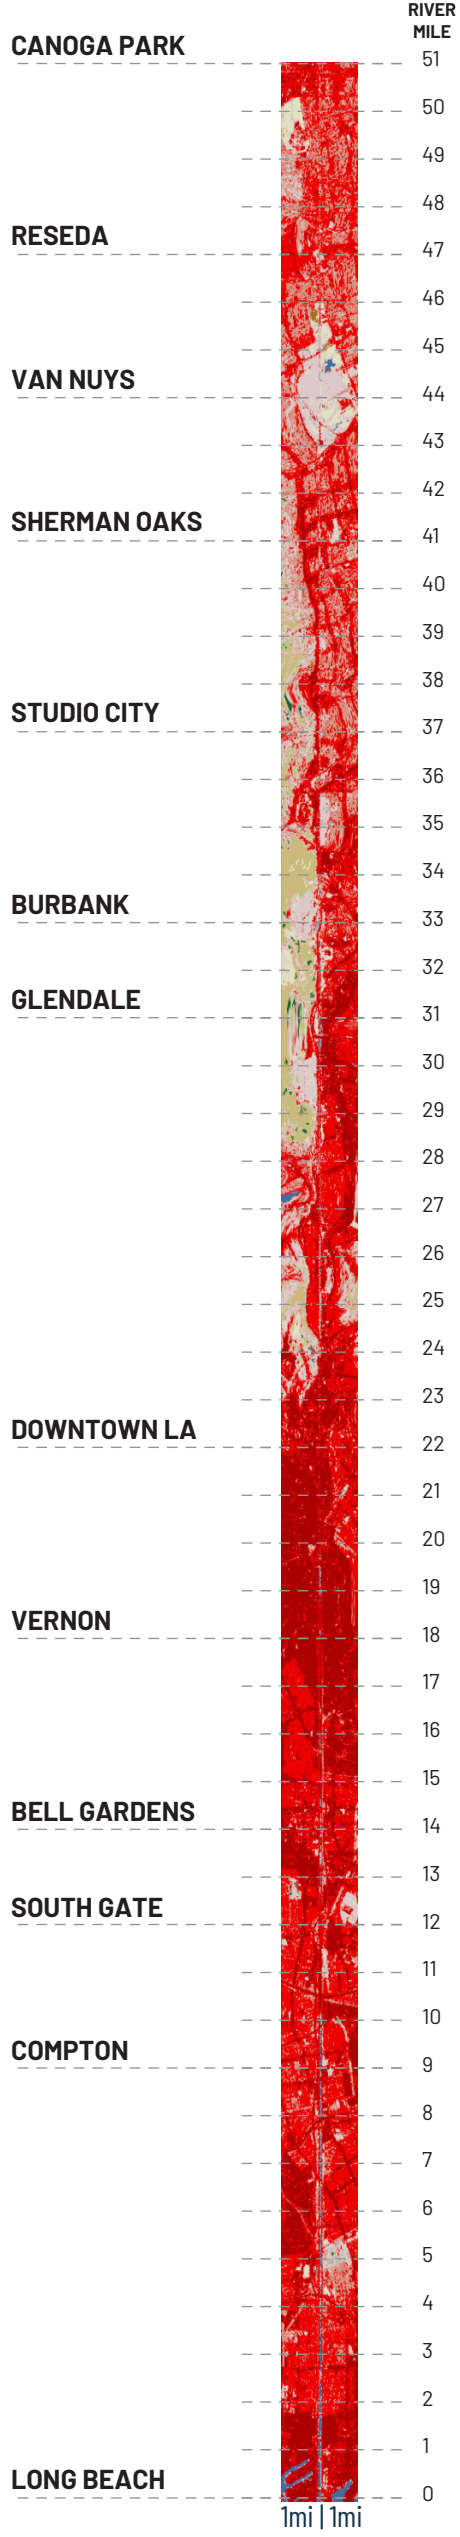

Landcover Types

- Developed, Open Space
- Developed, Low Intensity
- Developed, Medium Intensity
- Developed, High Intensity
- Barren Land (Rock/Sand/Clay)
- Mixed Forest
- Shrub
- Evergreen Forest
- Open Water

Source: Important Bird Area, <https://www.audubon.org/important-bird-areas/lower-los-angeles-river>.